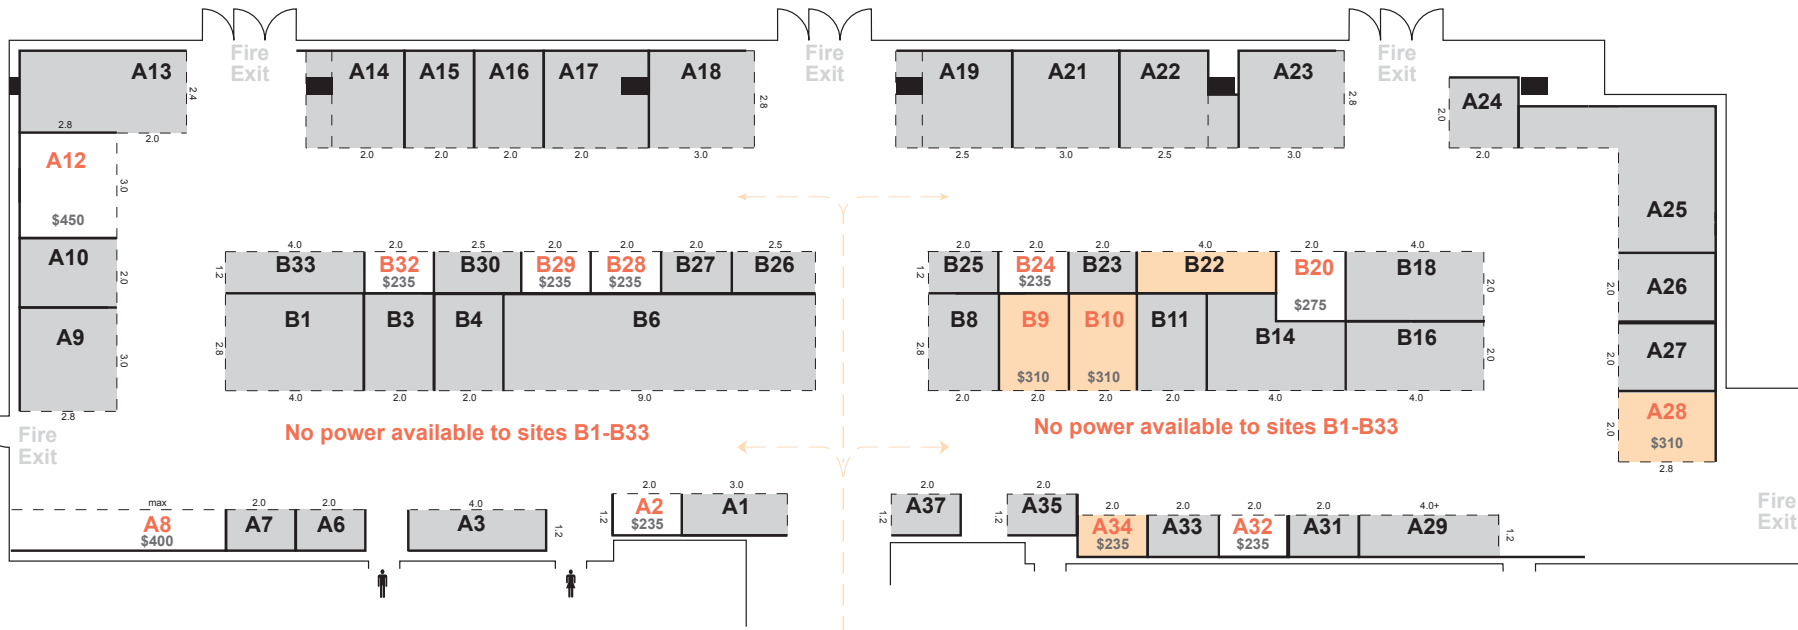

Level 1 - Sites and Entertainment

Level 2 - Sites and Cafe

Level 3 - Workshop Areas A, B, C, D

Actual size may be less than 2m, due to partition width. Power, tables, and chairs are not included but can be ordered when booking your site. Prices include GST.