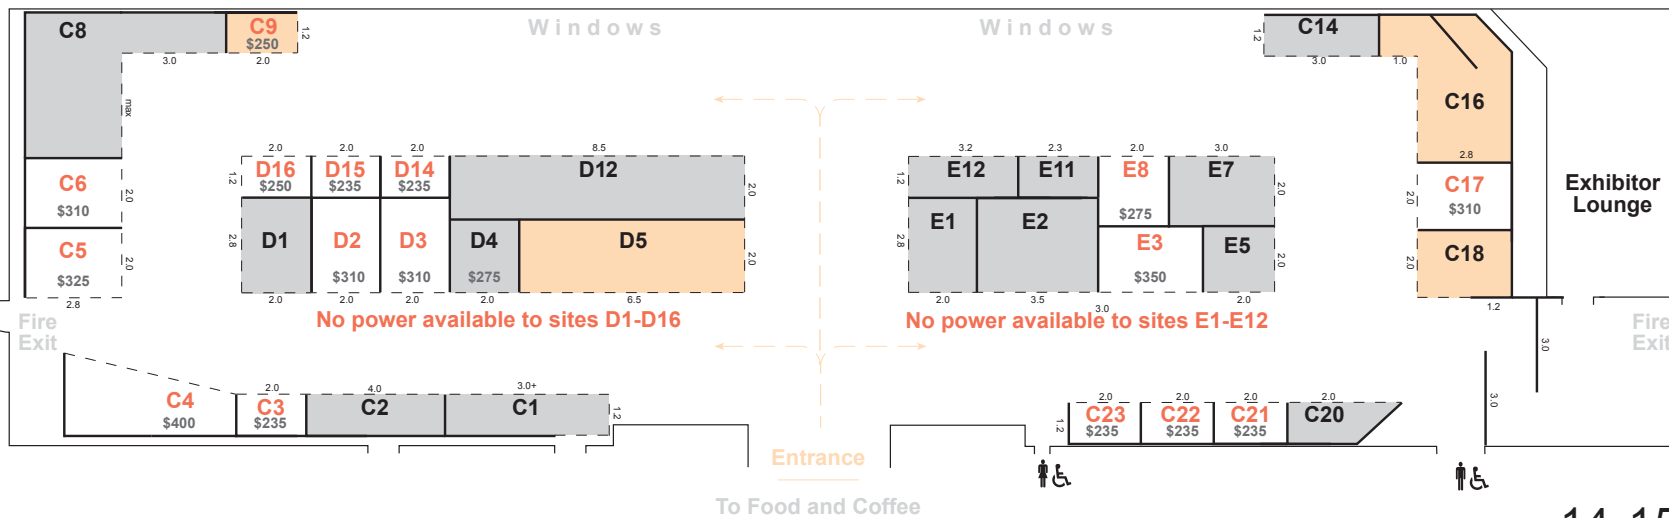

Level 1 - Sites and Entertainment

Level 2 - Sites and Cafe

Level 3 - Workshop Areas A, B, C, D

Actual size may be less than 2m, due to partition width. Power, tables, and chairs are not included but can be ordered when booking your site. Prices include GST.